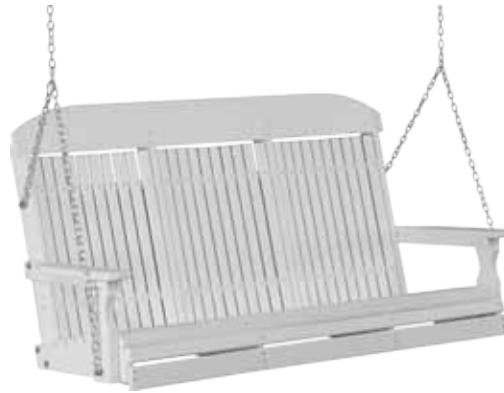

SWINGS

Swings are one of the most versatile pieces of outdoor furniture—from arbors to trees to porches, hanging options are limitless. Sit in one of LuxCraft's swings on a summer afternoon and you'll be transported to memories from your own childhood. There are three available styles, numerous color options for each one, and each swing is supported with chains rated at 800 lbs. per side. The 4' swings seat two people, and 5' swings seat three with room to spare. *See accessories on page 28.*

CREATE MEMORIES
TO LAST A LIFETIME

4APS 4' Adirondack Swing
53"W x 28"D x 32.5"H | 48"SW x 18"SD

5APS 5' Adirondack Swing
64"W x 28"D x 32.5"H | 60"SW x 18"SD

4CPS 4' Classic Swing
53"W x 27"D x 31.5"H | 48"SW x 18"SD

5CPS 5' Classic Swing
65"W x 27"D x 31.5"H | 60"SW x 18"SD

4PPS 4' Plain Swing
53"W x 29"D x 23.5"H | 48"SW x 18"SD

5PPS 5' Plain Swing
65"W x 29"D x 23.5"H | 60"SW x 18"SD

Plain

Classic/Adirondack

Take a deep breath and spend the afternoon relaxing on a comfortable glider. You can place it on your patio or among the flowers and trees in your garden. With three styles and multiple size and color options, you're sure to find a glider to suit your outdoor space. Footrests, cup holders, or center tables make the glider you choose even more comfortable. Glass of sweet tea and novel not included. See accessories on page 28.