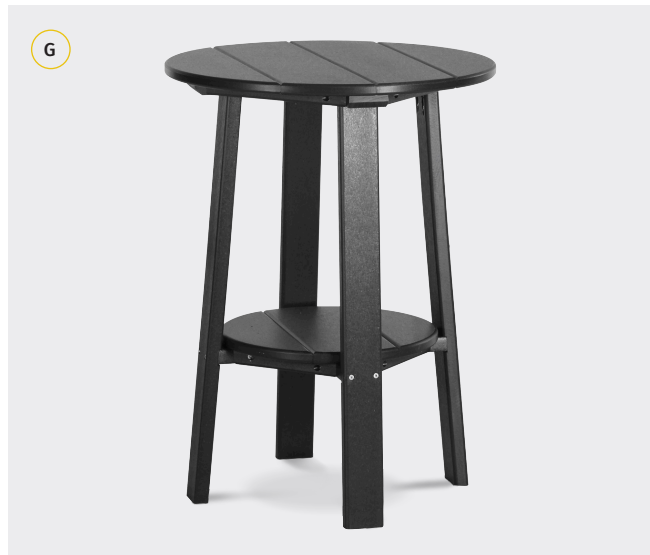

A

B

E

F

ACCESSORIES

Convenience in Mind

Rest your feet or your beverage on these pieces from LuxCraft.

A. Island End Table in Antique Mahogany **B. End Table** in Black **C. Island Coffee Table** in Black **D. Coffee Table** in Antique Mahogany & Black
E. Deluxe End Table in Antique Mahogany **F. Glider Footrest** in Black **G. Deluxe End Table 28"** in Black **H. Deluxe Adirondack Footrest** in Antique Mahogany & Black
I. Deluxe Conversation Table in Antique Mahogany **J. Slideout Cup Holder** in Black **K. Stationary Cup Holder** in Antique Mahogany

G

H

C

D

I

J

K