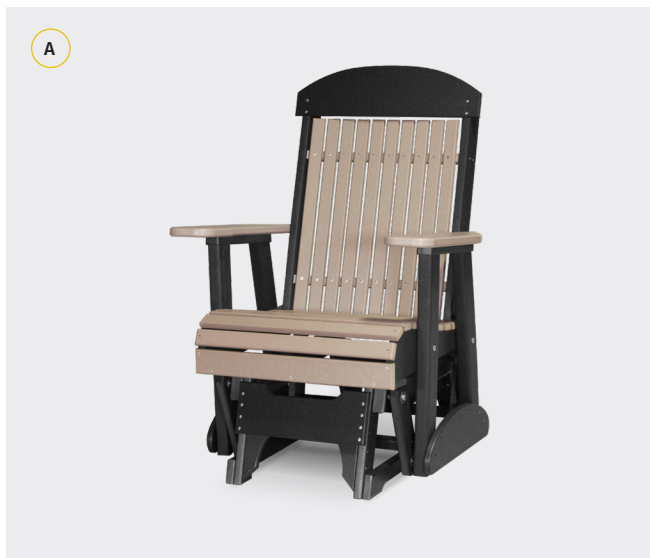

Swing Away

The LuxCraft line of swings
complement any home.

A. 4' Adirondack Swing in Weatherwood & Black B. 5' Adirondack Swing in
Weatherwood & Black C. 4' Classic Swing in Weatherwood & Black
D. 5' Classic Swing in Weatherwood & Black E. 4' Plain Swing in
Weatherwood & Black F. 5' Plain Swing in Weatherwood & Black

5' Classic Glider in Weatherwood & Black

Toss Pillow in Milano Charcoal

See page 47
For more color options

A

B

C

GLIDERS

Glide Into the Weekend