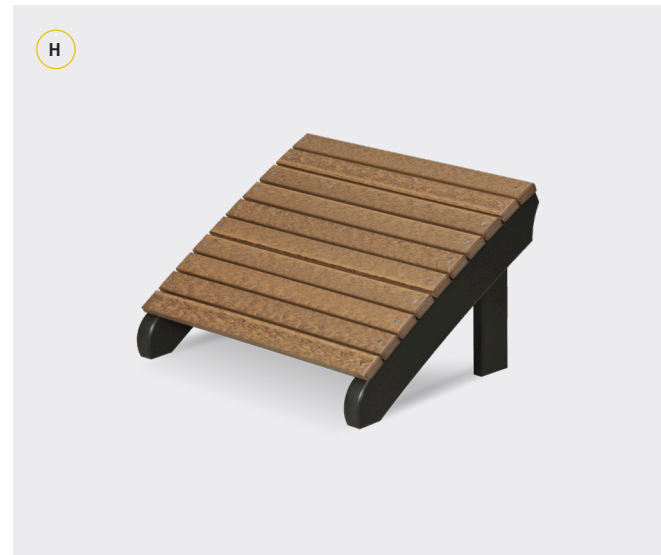

A

B

E

F

ACCESSORIES

Convenience in Mind

Rest your feet or your beverage on these pieces from LuxCraft.

A. Island End Table in Antique Mahogany **B. End Table** in Black **C. Island Coffee Table** in Black **D. Coffee Table** in Antique Mahogany & Black
E. Deluxe End Table in Antique Mahogany **F. Glider Footrest** in Black **G. Deluxe End Table 28"** in Black **H. Deluxe Adirondack Footrest** in Antique Mahogany & Black
I. Deluxe Conversation Table in Antique Mahogany **J. Slideout Cup Holder** in Black **K. Stationary Cup Holder** in Antique Mahogany

G

H

C

D

I

J

K