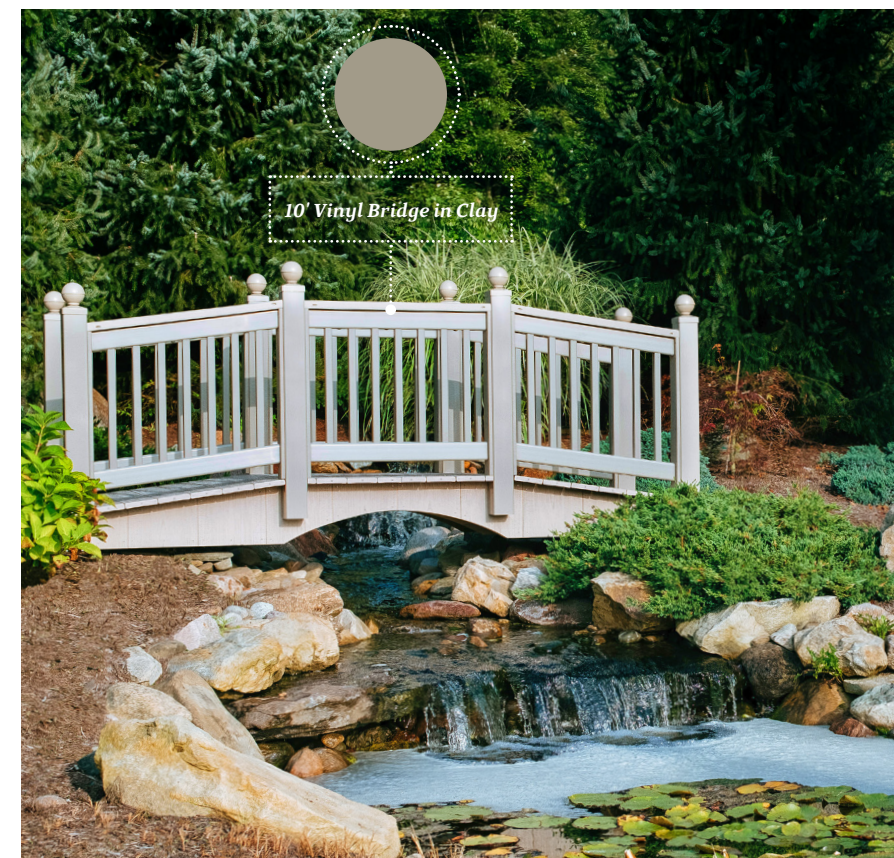

VINYL BRIDGES

Happily Ever After

Give a storybook ending to your backyard with LuxCraft's Vinyl Bridge.

Available in White & Gray or Clay

A. Vinyl Bridge in White

10' Vinyl Bridge in Clay

SWING STANDS

No Porch Required

Place your new porch swing anywhere with our elegant swing stands.

Available in White or Clay

A. Classic Vinyl Swing Stand in Clay
B. A-Frame Vinyl Swing Stand in White

B

A

Available Lengths

FABRICS & COLORS