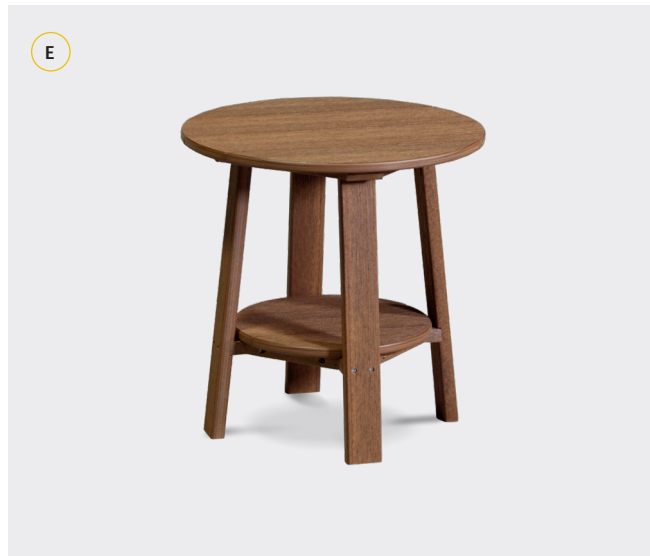

A. 15" Square Planter in Black B. 24" Square Planter in Black C. Trash Can in Black

A

B

E

F

ACCESSORIES

Convenience in Mind

Rest your feet or your beverage on these pieces from LuxCraft.