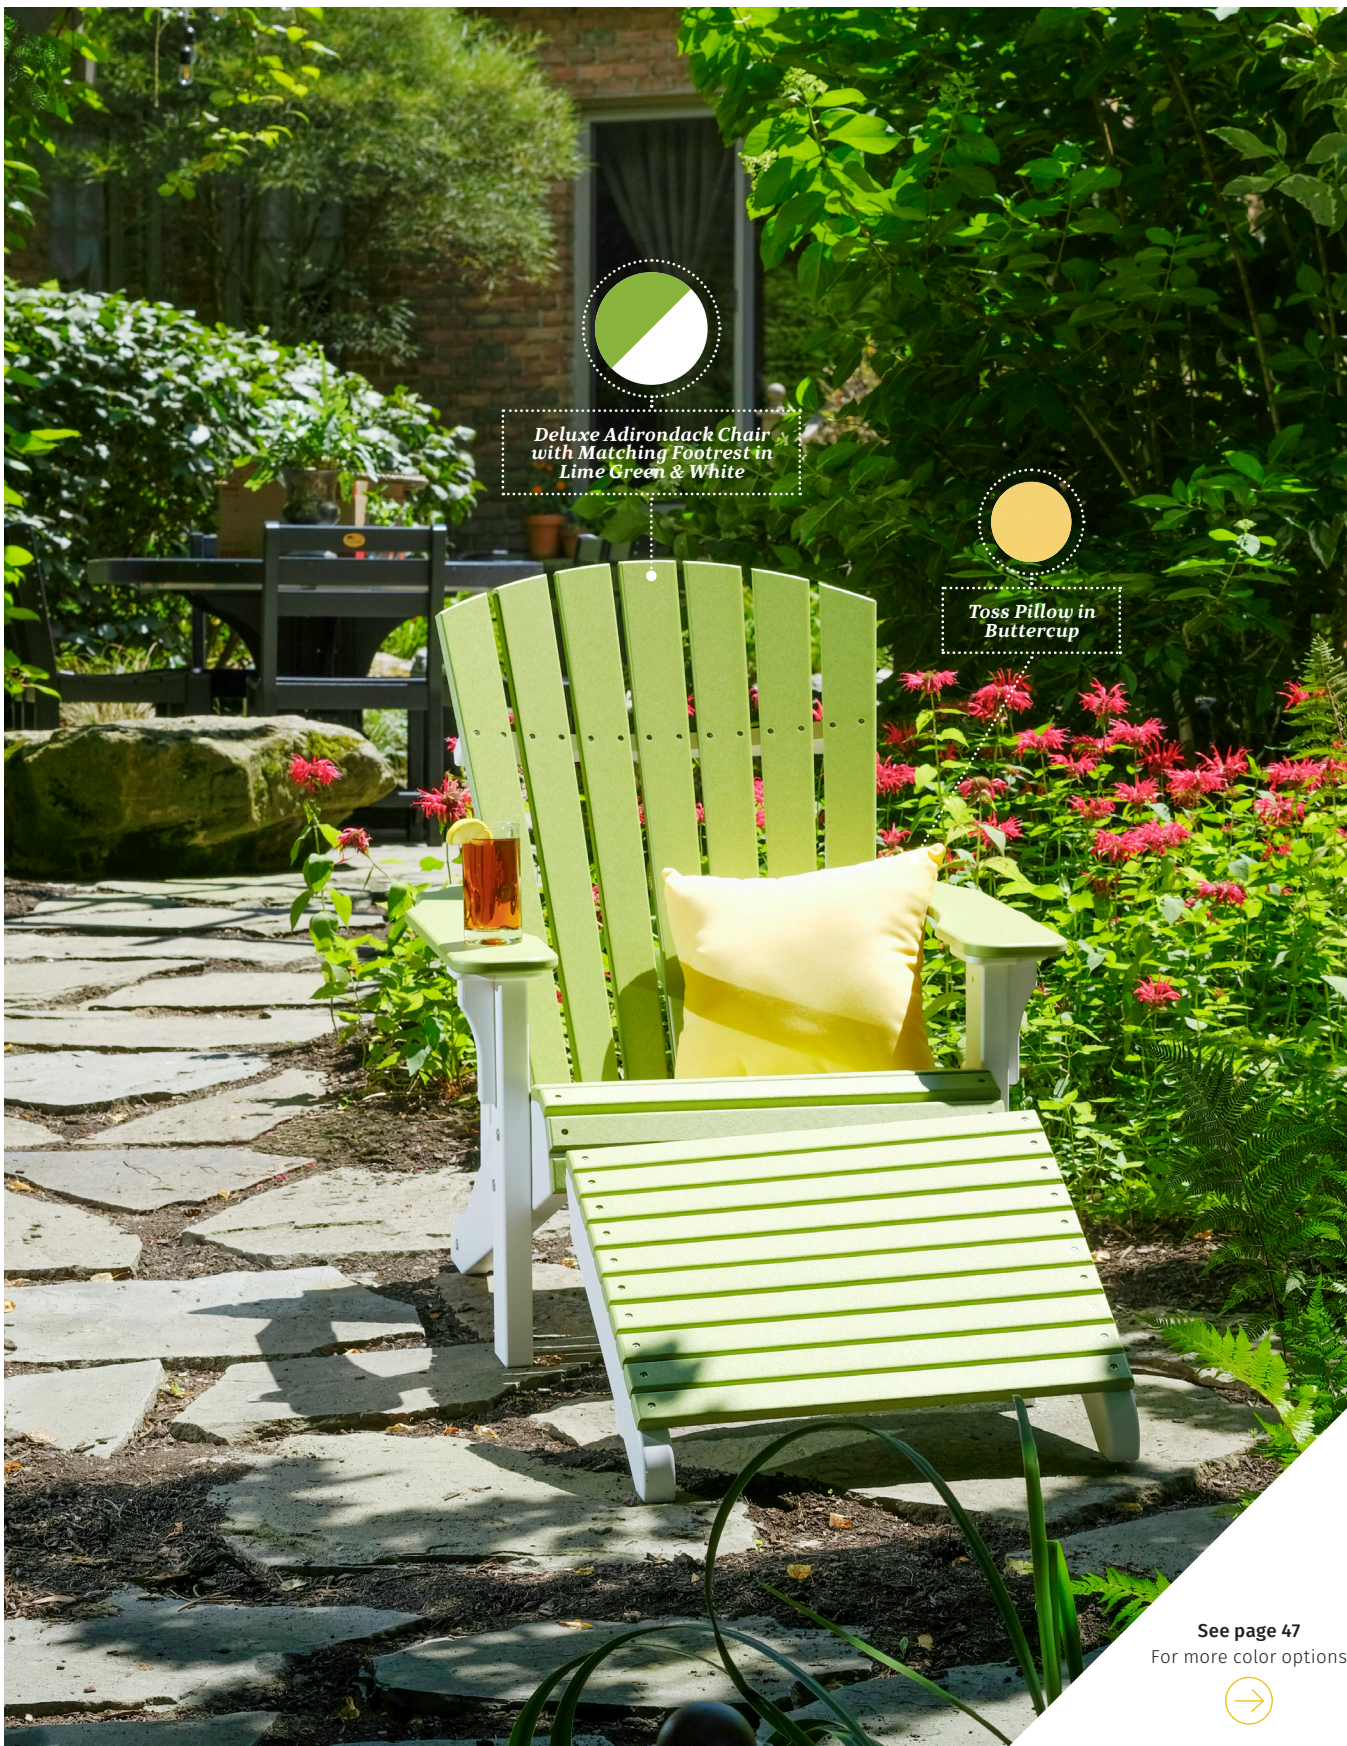

Deluxe Adirondack Chair with Matching Footrest in Lime Green & White

Toss Pillow in Buttercup

See page 47
For more color options

A