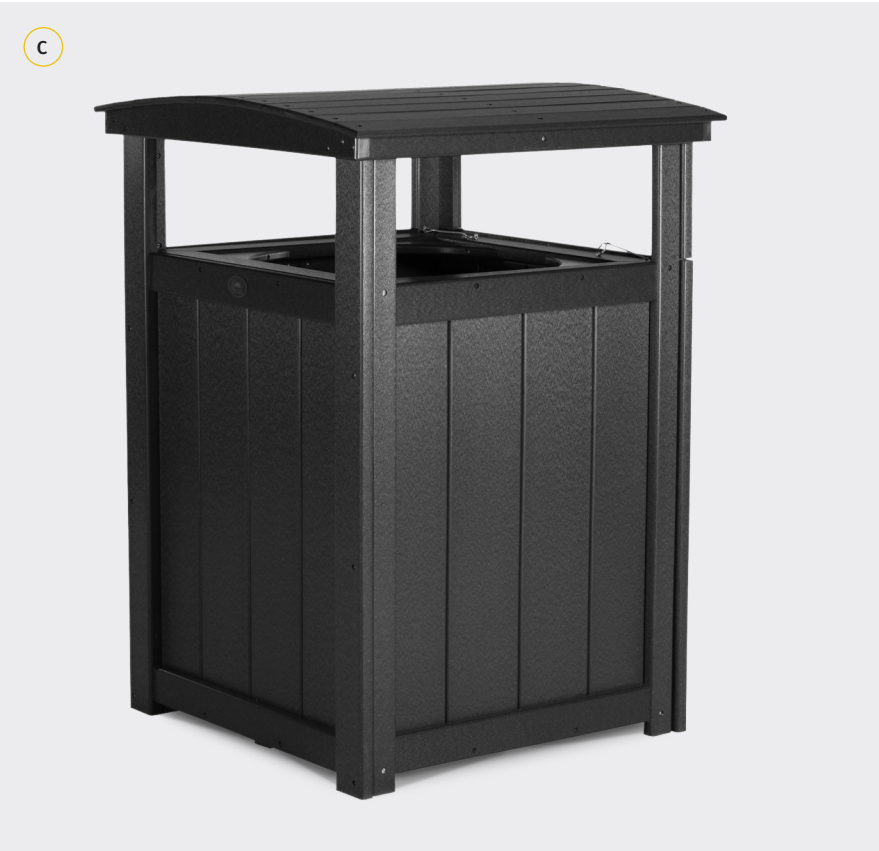

PLANTERS & TRASH CANS

Pretty Practical

These planters and trash cans from LuxCraft are as helpful as they are charming.

A. 15" Square Planter in Black B. 24" Square Planter in Black C. Trash Can in Black