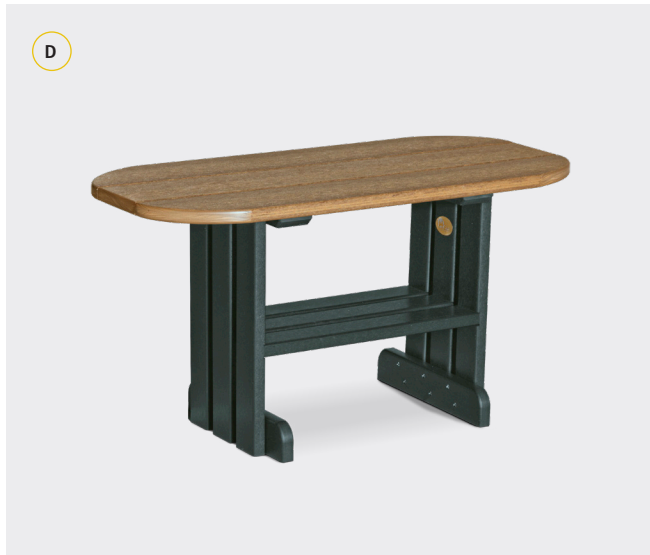

A

B

E

F

ACCESSORIES

Convenience in Mind

Rest your feet or your beverage on these pieces from LuxCraft.

A. Island End Table in Antique Mahogany **B. End Table** in Black **C. Island Coffee Table** in Black **D. Coffee Table** in Antique Mahogany & Black
E. Deluxe End Table in Antique Mahogany **F. Glider Footrest** in Black **G. Deluxe End Table 28"** in Black **H. Deluxe Adirondack Footrest** in Antique Mahogany & Black
I. Deluxe Conversation Table in Antique Mahogany **J. Slideout Cup Holder** in Black **K. Stationary Cup Holder** in Antique Mahogany

G

H

C

D

I

J

K